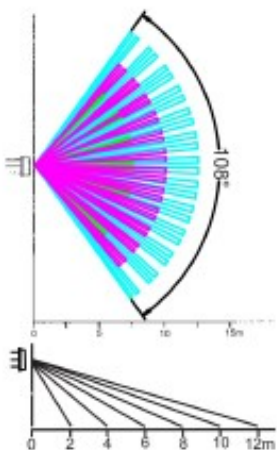

MULTIRAY INDOOR WIRELESS W200W - SERIES

2.2M height normal installation

SPECIFICATIONS

1. Operating Voltage: 3.6 volts DC long duration lithium battery.
2. Current: 20µA standby.
3. Tamper Output: internally connected.
4. Temperature Range: -10°C to +65°C.
5. Walk Test: LED switchable.
6. Dimensions: 90 x 55 x 50mm.
7. Viewing Angle: 102°, 8-15M.
8. System UV protected.
9. Pet friendly adjustment.

MULTIRAY OUTDOOR WIRELESS W4040 - SERIES

1.3M height normal installation
from the centre of the unit

SPECIFICATIONS

1. Operating Voltage: 3.7 volts DC lithium rechargeable battery.
2. Build-in high efficiency charger through solar panel .
3. Current: 40µA standby.
4. Tamper Output: internally connected.
5. Temperature Range: -10°C to +65°C.
6. Walk Test: LED switchable.
7. Dimensions: 195 x 85 x 60mm.
8. Viewing Angle: 102°, 8-15M.
9. System UV protected.