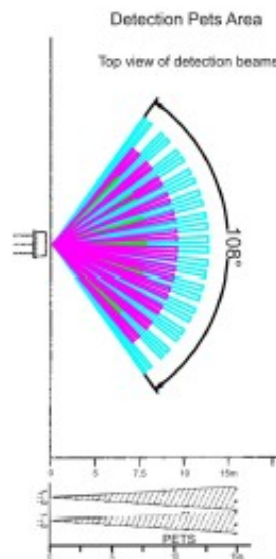

Manufactured in South Africa by **Eurolock Security Systems**
Email: info@eurolock.com