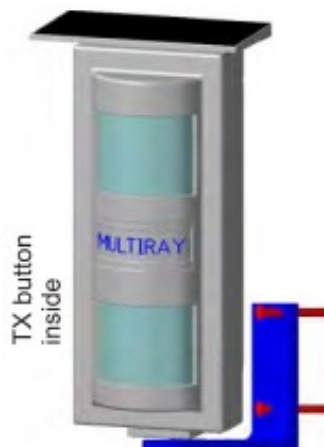

MULTIRAY INDOOR WIRELESS W200W - SERIES

2.2M height normal installation

SPECIFICATIONS

1. Operating Voltage: 3.6 volts DC long duration lithium battery.
2. Current: 20µA standby.
3. Tamper Output: internally connected.
4. Temperature Range: -10°C to +65°C.
5. Walk Test: LED switchable.
6. Dimensions: 90 x 55 x 50mm.
7. Viewing Angle: 102°, 8-15M.
8. System UV protected.
9. Pet friendly adjustment.

MULTIRAY OUTDOOR WIRELESS W4040 - SERIES

1.3M height normal installation
from the centre of the unit

SPECIFICATIONS

1. Operating Voltage: 3.7 volts DC lithium rechargeable battery.
2. Build-in high efficiency charger through solar panel .
3. Current: 40µA standby.
4. Tamper Output: internally connected.
5. Temperature Range: -10°C to +65°C.
6. Walk Test: LED switchable.
7. Dimensions: 195 x 85 x 60mm.
8. Viewing Angle: 102°, 8-15M.
9. System UV protected.

Room Alert Alarm Receiver Remotely Operated

W48W Series

Up to 3 Remote Controls
& 4 wireless detectors

This receiver can be used as an early warning device. You can plug it into the USB of your computer or you can connect it to the power with the above adaptor. Any movement on your outdoor or indoor wireless detectors, you will be warned inside your house by it.